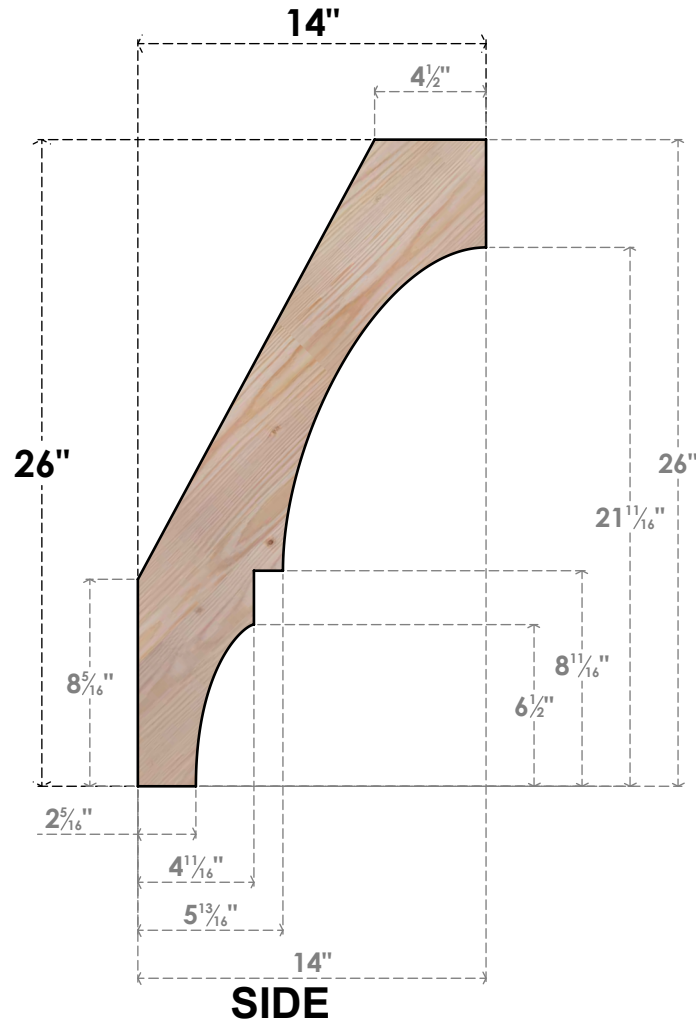

BRC06X14X26BOA00SDF

5 1/2"W X 14"D X 26"H BALBOA SMOOTH BRACE, DOUGLAS FIR

EKENA MILLWORK
 2300 WEST MAIN ST.
 CLARKSVILLE, TX 75426
 TOLL FREE: 866-607-0453
 WWW.EKENAMILLWORK.COM

NOTES

1. INSTALLATION TO BE COMPLETED IN ACCORDANCE WITH MANUFACTURER'S SPECIFICATIONS.
2. DRAWING MAY NOT BE TO SCALE
3. THIS DRAWING IS INTENDED FOR DESIGN AND PLANNING PURPOSES ONLY.
4. ALL INFORMATION CONTAINED HEREIN WAS CURRENT AT THE TIME OF DEVELOPMENT BUT MUST BE REVIEWED AND APPROVED BY THE PRODUCT MANUFACTURER TO BE CONSIDERED ACCURATE.
5. PRODUCTS ARE NOT KILN DRIED. THIS ITEM IS UNIQUE AND WILL CONTAIN THE NATURAL VARIATIONS THAT THE WOOD SPECIES OFFERS. THIS MAY RESULT IN VARIATIONS UP TO 1/4"